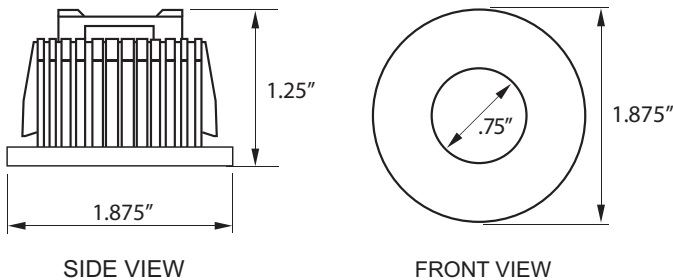

ORDERING Example: **IL-LUMI-WW-D-BLK** = Mini Downlight, Warm White, Dimmable with Black Housing

MODEL	COLOR TEMP	DIMMABLE	HOUSING COLOR
IL-LUMI			
3 Watt / 12 VDC LED MINI DOWNLIGHT	WW - Warm White 3000K CW - Cool White 5000K	D - Dimmable N - Non-Dimmable	WH - White Housing BLK - Black Housing