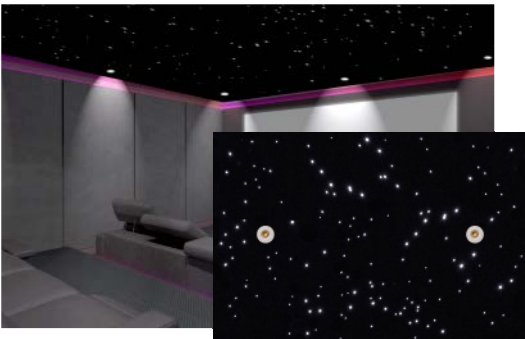

EPIC SKY Star Panel with
2 LUMI MINI DOWNLIGHTS
(white housing shown)

IMPACT LIGHTING INC.

2101 West Central Blvd. Orlando, Florida 32805 USA • Phone: 1.800.507.5714 • Fax: 407.745.4584 • Email: sales@impactlightinginc.com

www.impactlightinginc.com