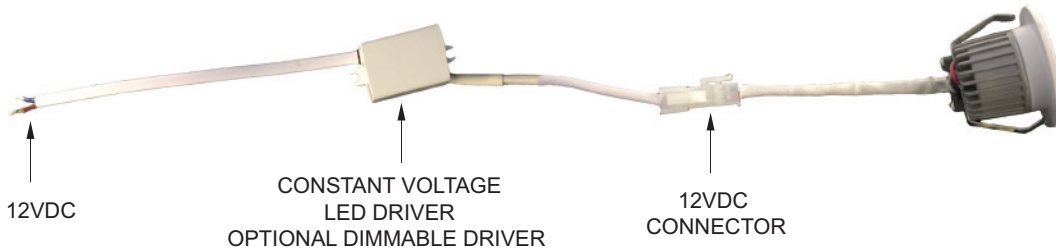

ORDERING Example: **IL-LUMI-WW-D-BLK** = Mini Downlight, Warm White, Dimmable with Black Housing

MODEL	COLOR TEMP	DIMMABLE	HOUSING COLOR
IL-LUMI			
3 Watt / 12 VDC LED MINI DOWNLIGHT	WW - Warm White 3000K CW - Cool White 5000K	D - Dimmable N - Non-Dimmable	WH - White Housing BLK - Black Housing